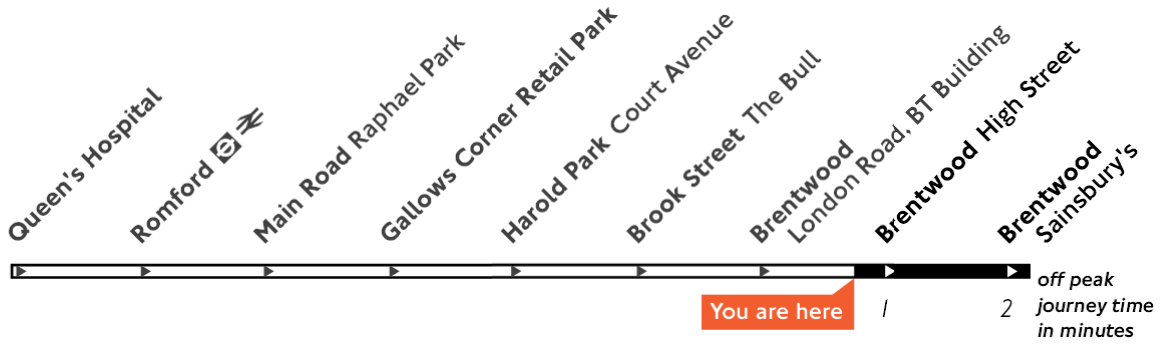

498

Buses towards Brentwood

Daily

Monday - Friday

First buses	8 to 10am	10am to 4pm	4 to 6pm	6 to 8pm	8 to 9pm	9pm to midnight	Last bus
0611	At these 16 minutes	At these 12 minutes	At these 15 minutes	1814	2009	At these 24 minutes	0024
0642	past the 36 hour	past the 32 hour	past the 35 hour	1833	2027	past the 54 hour	
0713				1852	2054		
0734				1912			
0755				1931			
				1949			

Saturday (also Good Friday)

First buses	7 to 8am	8 to 9am	9 to 10am	10am to 5pm	5 to 7pm	7 to 8pm	8pm to midnight	Last bus
0609	0710	0814	0910	At these 13 minutes	At these 09 minutes	1909	At these 24 minutes	0024
0639	0742	0846	0932	past the 33 hour	past the 28 hour	1928	past the 54 hour	
			0953	52	48	1956		

Sunday and other Public Holidays

First buses	8am to 8pm	8pm to midnight	Last bus
0719	At these 20 minutes	At these 24 minutes	0024
0749	past the 51 hour	past the 54 hour	

No service on Christmas Day.

Operated by Stagecoach London for London Buses