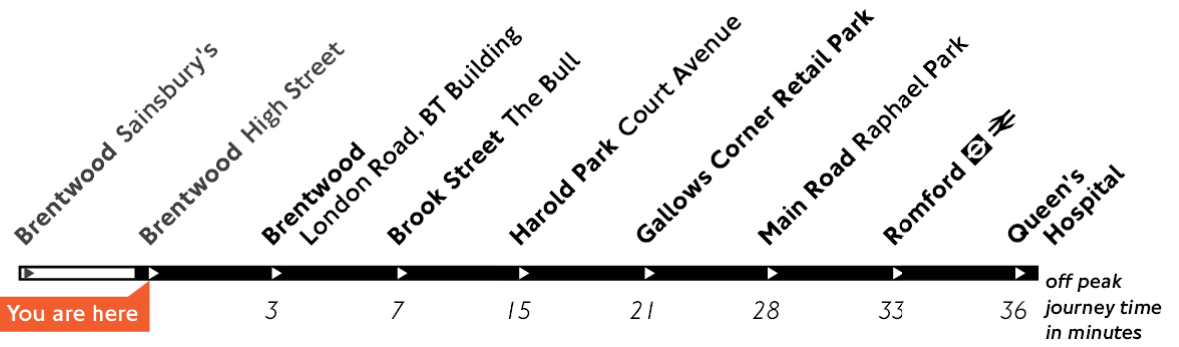

498

Buses towards Romford Queen's Hospital

Daily

You are here

Monday - Friday

First bus	6 to 7am	7 to 8am	8am to 4pm	4 to 8pm	8 to 9pm	9 to 11pm	Last buses
0536	0606	0711	At these 07 minutes past the hour	At these 06 minutes past the hour	2006 2031	At these 01 minutes past the hour	2301 2331
	0635	0727	47	26		31	
	0654	0747		46			

An additional bus runs on schooldays only at 1540.

Saturday (also Good Friday)

First bus	6 to 7am	7 to 8am	8 to 9am	9 to 10am	10am to 6pm	6 to 7pm	7 to 11pm	Last buses
0536	0606	0706	0819	0916	At these 13 minutes past the hour	1813 1832	At these 01 minutes past the hour	2301 2331
	0636	0734	0839	0933	33		31	
		0757	0859	0953	53			

Sunday and other Public Holidays

First bus	8am to 11pm	Last buses
0731	At these 01 minutes past the hour	2301 2331
	31	

No service on Christmas Day.

Operated by Stagecoach London for London Buses

27.06.15 OC895