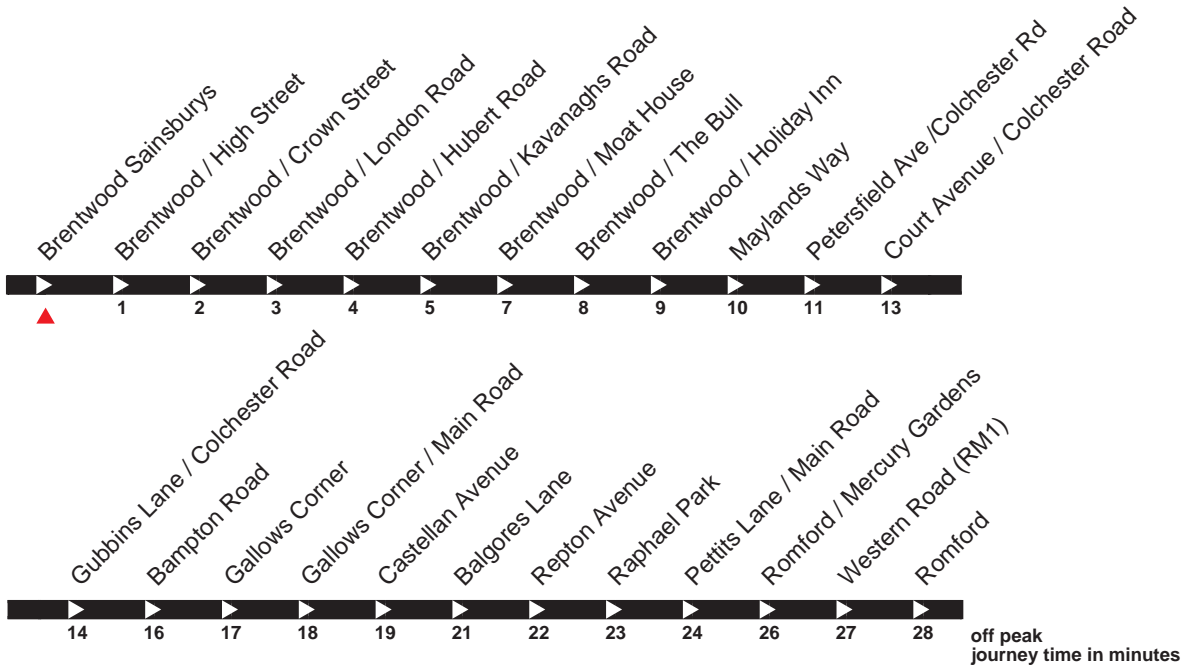

## Buses towards Romford

### Monday - Friday

First bus	6 to 7am	7 to 8am	8am to 3pm	3 to 4pm	4 to 8pm	8 to 11pm	Last bus
0550	0620 0650	0720 0748	At these 15 minutes 45 past the hour	15 15 15 20 15 35 15 45	At these 15 minutes 45 past the hour	At these 30 minute past the hour	2330

### Saturday (also Good Friday)

First bus	6 to 9am	9 to 10am	10am to 8pm	8 to 11pm	Last bus
0550	At these 20 minutes 50 past the hour	09 18 09 46	At these 15 minutes 45 past the hour	At these 30 minute past the hour	2330

### Sunday and other Public Holidays

First bus	8am to 11pm	Last bus
0730	At these 30 minute past the hour	2330

Operated by First for London Buses