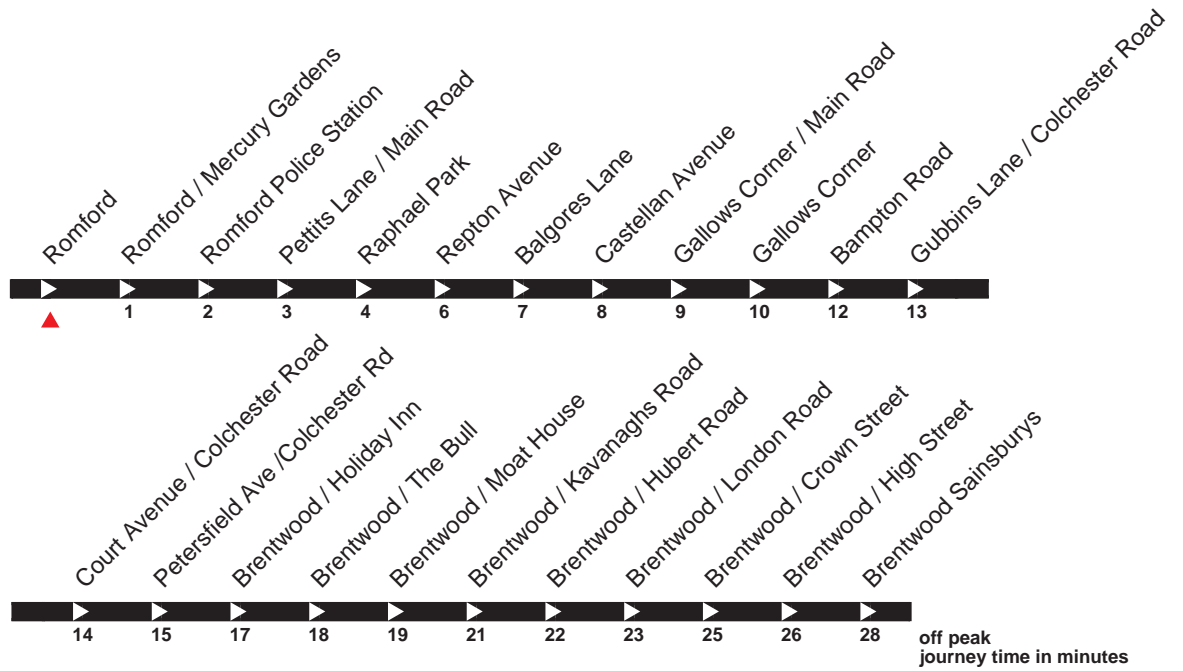

## Buses towards Brentwood Sainsburys

### Monday - Friday

First bus	6 to 7am	7 to 8am	8 to 9am	9am to 8pm	8 to 9pm	9pm to midnight	Last bus
05 52	06 20 06 46	07 12 07 27 07 38 07 52	08 06 08 33	At these 03 minutes 33 past the hour	20 03	At these 00 minute past the hour	00 00

### Saturday (also Good Friday)

First bus	6 to 7am	7 to 8am	8 to 9am	9 to 10am	10am to 8pm	8 to 9pm	9pm to midnight	Last bus
05 52	06 22 06 52	07 20 07 46	08 12 08 38	09 06 09 34	At these 03 minutes 33 past the hour	20 03	At these 00 minute past the hour	00 00

Operated by First for London Buses