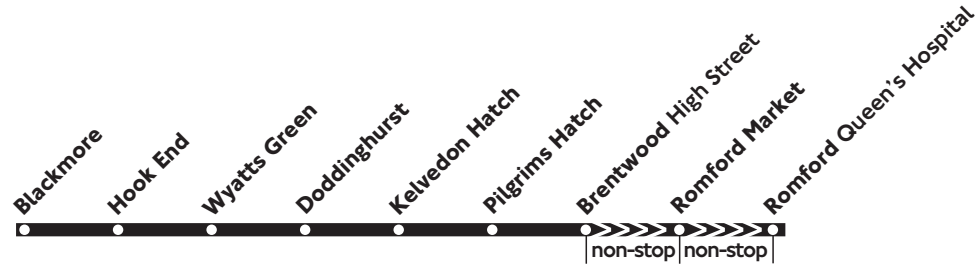

898

Blackmore - Brentwood - Romford

Mondays to Fridays
except evenings

THE QUEEN'S
SHOPPER

Between Blackmore and Brentwood buses stop at any safe point on request.

TfL Bus Passes, Travelcards, Saver Tickets and Oyster pay as you go are NOT accepted on this service.

Cash fares may differ from those charged on other local bus services.

Monday - Friday

| | | | | | | |
|---------------------------------------|--------|-------------|-------------|-------------|-------------|-------------|
| Blackmore Green | | 0700 | 0915 | 1130 | 1345 | 1600 |
| Hook End Hook End Lane | | 0704 | 0919 | 1134 | 1349 | R |
| Wyatts Green Mill Lane | | 0709 | 0924 | 1139 | 1354 | R |
| Doddinghurst Church Lane | | 0712 | 0927 | 1142 | 1357 | R |
| Kelvedon Hatch Brizes Corner | | 0720 | 0935 | 1150 | 1405 | R |
| Pilgrims Hatch Rose & Crown | | 0728 | 0943 | 1158 | 1413 | R |
| Pilgrims Hatch Gloucester Road | | 0734 | 0949 | 1204 | 1419 | R |
| Brentwood High Street | arrive | 0739 | 0954 | 1209 | 1424 | 1623 |
| Brentwood High Street | depart | 0744 | 0959 | 1214 | 1429 | --- |
| Romford Market | | 0804 | 1019 | 1234 | 1449 | --- |
| Romford Queen's Hospital | | 0810 | 1025 | 1240 | 1455 | --- |

Mondays to Fridays
except evenings

THE QUEEN'S
SHOPPER

Between Brentwood and Blackmore buses stop at any safe point on request.

TfL Bus Passes, Travelcards, Saver Tickets and Oyster pay as you go are NOT accepted on this service.